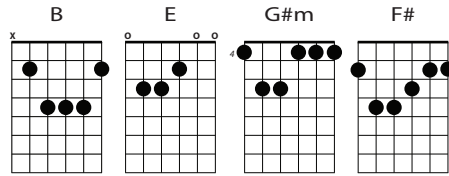

PERFECT GRACE (B) METER: 4/4, TEMPO: 72

CCLI# 488461 | v.1.2
Ed Melendez

Intro: **B | E | G#m | E**
I/VI/PC/CI/I/VII/PC/CI/CII/I

VERSE I: **B** I SHALL NOT WANT **E** I SHALL NOT NEED **G#m** YOU ARE **E** HERE
B YOU'VE REVEALED WHO YOU ARE BY YOUR LOVE AND **E** GRACE

PRECHORUS: **F#** AND NOW I WON'T BE LEFT **E** ALONE
F# MY EYES CAN SEE YOU AS YOU ARE **E**

CHORUS I: **B** YOUR LOVE FALLS DOWN IT FILLS MY **E** SOUL **G#m**
WITH PERFECT GRACE PERFECT GRACE **E** **B**
B I LIFT MY VOICE PROCLAIM YOUR LOVE **E** **G#m**
AND YOUR PERFECT GRACE PERFECT GRACE **E** **B**

CHORUS I: **B** YOUR LOVE FALLS DOWN IT FILLS MY **E** SOUL **G#m**
WITH PERFECT GRACE PERFECT GRACE **E** **B**
B I LIFT MY VOICE PROCLAIM YOUR LOVE **E** **G#m**
AND YOUR PERFECT GRACE PERFECT GRACE **E** **B**

CHORUS II: **B** I CAN'T GO BACK TO WHAT I WAS **E** **G#m**
I'VE SEEN YOUR FACE YOUR PERFECT FACE **E** **B**
B I LIFT MY VOICE PROCLAIM YOUR LOVE **E** **G#m**
AND YOUR PERFECT GRACE PERFECT GRACE **E** **B**