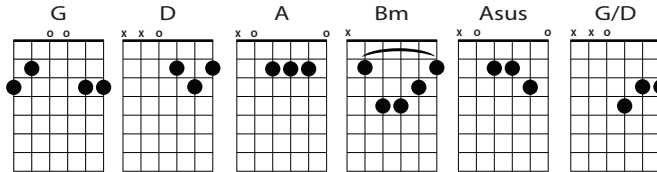

10,000 REASONS (D) METER: 4/4, TEMPO: 73

CCLI #6016351 | v.1.4
Jonas Myrin, Matt Redman

Intro: D | Em/D | X4

I/CI/VI/CI/VII/CI/VII/O

CHORUS I: BLESS THE LORD O MY SOUL O MY SOUL

G D Asus A
WORSHIP HIS HOLY NAME

G Bm G A Bm
SING LIKE NEVER BEFORE O MY SOUL

G A G/D D G/D D
I'LL WORSHIP YOUR HOLY NAME

VERSE I: THE SUN COMES UP IT'S A NEW DAY DAWNING

G D A Bm
IT'S TIME TO SING YOUR SONG AGAIN

G D A Bm
WHATEVER MAY PASS AND WHATEVER LIES BEFORE ME

G D Asus A D
LET ME BE SINGING WHEN THE EVENING COMES

VERSE II: YOU'RE RICH IN LOVE AND YOU'RE SLOW TO ANGER

G D A Bm
YOUR NAME IS GREAT AND YOUR HEART IS KIND

G D A Bm
FOR ALL YOUR GOODNESS I WILL KEEP ON SINGING

G D Asus A D
TEN THOUSAND REASONS FOR MY HEART TO FIND

VERSE III: AND ON THAT DAY WHEN MY STRENGTH IS FAILING

G D A Bm
THE END DRAWS NEAR AND MY TIME HAS COME

G D A Bm
STILL MY SOUL WILL SING YOUR PRAISE UNENDING