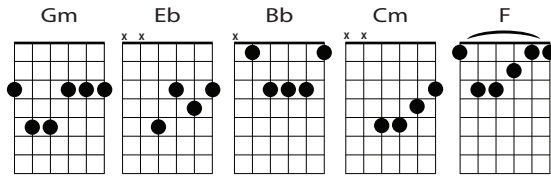

OUR GOD (Gm) METER:4/4, TEMPO: 100

CCLI# 5677416 | v.1.4

Chris Tomlin, Jesse Reeves, Jonas Myrin, Matt Redman

Intro: Gm | Eb | Bb | F

Ix2/VI/VII/CI/I/VII/CIx2/Ix2/BIx2/BII/CIx2/BIx2/BII

Gm Eb Bb
VERSE I: WATER YOU TURNED INTO WINE
Gm Eb Bb
OPENED THE EYES OF THE BLIND
Cm
THERE'S NO ONE LIKE YOU
F
NONE LIKE YOU

G
CHORUS I: GOD YOU REIGN
Bm
GOD YOU REIGN
Asus A | G
FOREVER AND EVER
D
GOD YOU REIGN

TRANSITION: D | D/G | D | D/G

D **G/D**
VERSE II: YOU PART THE SEAS
D **G/D**
YOU MOVE THE MOUNTAINS WITH THE WORDS THAT YOU SAY
Bm **G** **D | G/D**
MY SONG REMAINS GOD YOU REIGN
D **G/D**
YOU HOLD MY LIFE
D **G/D**
YOU KNOW MY HEART AND YOU CALL ME BY NAME
Bm **G** **D**
I LIVE TO SAY GOD YOU REIGN

VERSE II: C Am G F
BROKEN I RUN TO YOU FOR YOUR ARMS ARE OPEN WIDE
 C Am G F
I AM WEARY BUT I KNOW YOUR TOUCH RESTORES MY LIFE

PRE-CHORUS II: G F/A G/B F | 8 COUNT
SO I WAIT FOR YOU SO I WAIT FOR YOU

FOREVER REIGN (C) METER: 4/4 TEMPO: 83

YOU ARE GOD YOU ARE GOD OF ALL ELSE I'M LETTING GO

INSTRUMENTAL: Am | F | C | G | 4 COUNT 2x

BRIDGE I: - - - - MY HEART WILL SING NO OTHER NAME
JESUS JESUS | LAST G CHORD 8 COUNT

COME THOU FOUNT (C) METER: 6/4, TEMPO: 80