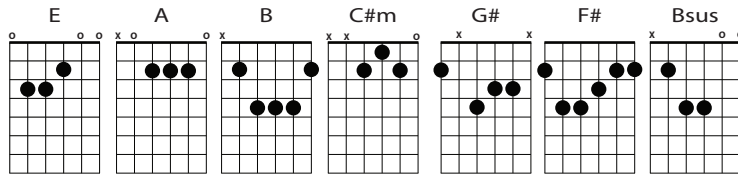

BETTER IS ONE DAY (E) METER: 4/4 TEMPO: 80

CCLI# 1097451 | v.1.2

Matt Redman

Intro: E

I/VI/CI/VIIx2/CIx2/BI/I/CIx2

VERSE I: **E**
HOW LOVELY IS YOUR DWELLING PLACE
A **B**
OH LORD ALMIGHTY
E **B**
FOR MY SOUL LONGS AND EVEN FAINTS FOR YOU
E
FOR HERE MY HEART IS SATISFIED
A **B**
WITHIN YOUR PRESENCE
E **B**
I SING BENEATH THE SHADOW OF YOUR WINGS

CHORUS I: **A**
BETTER IS ONE DAY IN YOUR COURTS
B
BETTER IS ONE DAY IN YOUR HOUSE
A
BETTER IS ONE DAY IN YOUR COURTS
B
THAN THOUSANDS ELSEWHERE
E
THAN THOUSANDS ELSEWHERE

VERSE II: **E**
ONE THING I ASK AND I WOULD SEEK
A **B**
TO SEE YOUR BEAUTY
E **B**
TO FIND YOU IN THE PLACE YOUR GLORY DWELLS

BRIDGE I: **C#m** **B A**
MY HEART AND FLESH CRY OUT
A **B C#m**
FOR YOU THE LIVING GOD
C#m **B A B**
YOUR SPIRIT'S WATER TO MY SOUL

C#m **B A**
I'VE TASTED AND I'VE SEEN
A **B C#m**
COME ONCE AGAIN TO ME
C#m **B A**
I WILL DRAW NEAR TO YOU
A **G# F# G# Bsus B**
I WILL DRAW NEAR TO YOU TO YOU