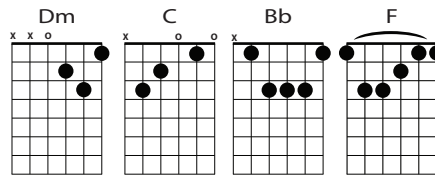

RECKLESS LOVE (Dm) METER: 6/4, TEMPO: 75

CCLI# 7089641 | v.1.5

Caleb Culver Cory Asbury Ran Jackson

Intro: Dm | C | Bb | F

I/VI/CI/I/VII/CI/I/BIx4/CI/I

VERSE I: **Dm** **C** **Bb**
BEFORE I SPOKE A WORD YOU WERE SINGING OVER ME
Dm **C** **Bb**
YOU HAVE BEEN SO SO GOOD TO ME

Dm **C** **Bb** **F**
I COULDN'T EARN IT AND I DON'T DESERVE IT STILL YOU GIVE YOURSELF AWAY
Dm **C** **Bb** **F**
OH, THE OVERWHELMING NEVER-ENDING RECKLESS LOVE OF GOD

INSTRUMENTAL: Dm | C | Bb | F

VERSE II: **Dm** **C** **Bb**
WHEN I WAS YOUR FOE STILL YOUR LOVE FOUGHT FOR ME
Dm **C** **Bb**
YOU HAVE BEEN SO SO GOOD TO ME

Dm **C** **Bb**
WHEN I FELT NO WORTH YOU PAID IT ALL FOR ME
Dm **C** **Bb**
YOU HAVE BEEN SO SO KIND TO ME

BRIDGE I: **Dm** **C**
THERE'S NO SHADOW YOU WON'T LIGHT UP
Bb **F**
MOUNTAIN YOU WON'T CLIMB UP COMING AFTER ME

Dm **C**
THERE'S NO WALL YOU WON'T KICK DOWN
Bb **F**
LIE YOU WON'T TEAR DOWN COMING AFTER ME