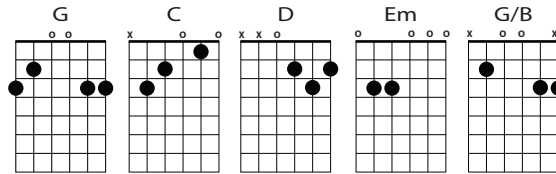

**G**  
**VERSE I:** MY HOPE IS BUILT ON NOTHING LESS  
**C** **D**  
THAN JESUS' BLOOD AND RIGHTEOUSNESS  
**Em** **Em/D**  
I DARE NOT TRUST THE SWEETEST FRAME  
**C** **D** **G**  
BUT WHOLLY TRUST IN JESUS' NAME

**TRANSITION I: HOLD G (8 COUNTS)**

**C** **Em** **D**  
**CHORUS I:** CHRIST ALONE CORNERSTONE  
**G/B** **C** **Em** **D**  
WEAK MADE STRONG IN THE SAVIOR'S LOVE  
**G/B** **C**  
THROUGH THE STORM  
**Em** **D** **G**  
HE IS LORD LORD OF ALL

**G**  
**VERSE II:** WHEN DARKNESS SEEMS TO HIDE HIS FACE  
**C** **D**  
I REST ON HIS UNCHANGING GRACE  
**Em** **Em/D**  
IN EVERY HIGH AND STORMY GALE  
**C** **D** **G**  
MY ANCHOR HOLDS WITHIN THE VEIL  
**C** **D** **G**  
MY ANCHOR HOLDS WITHIN THE VEIL

**G**  
**VERSE III:** WHEN HE SHALL COME WITH TRUMPET SOUND  
**C** **D**  
OH MAY I THEN IN HIM BE FOUND  
**Em** **D**  
DRESSED IN HIS RIGHTEOUSNESS ALONE  
**C** **D** **G**  
FAULTLESS STAND BEFORE THE THRONE