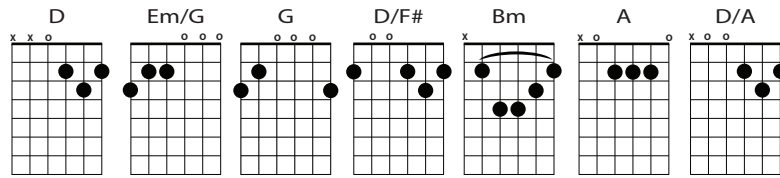

# HOW DEEP THE FATHERS LOVE FOR US (D) METER: 6/4, TEMPO: 54

CCLI# 1558110 | v.1.2  
Stuart Townend

Intro: D | Em | D | Em | D | A | D  
I/VI/PC/VII/PC/VIII/PC/PC

**VERSE I:** HOW DEEP THE FATHER'S LOVE FOR US  
D/F# Bm A  
HOW VAST BEYOND ALL MEASURE  
D Em/G G  
THAT HE SHOULD GIVE HIS ONLY SON  
D/A A D  
TO MAKE A WRETCH HIS TREASURE

**PRE-CHORUS I:** HOW GREAT THE PAIN OF SEARING LOSS  
D/F# Bm A  
THE FATHER TURNS HIS FACE AWAY  
D Em/G G  
AS WOUNDS WHICH MAR THE CHOSEN ONE  
D/A A D  
BRING MANY SONS TO GLORY

**VERSE II:** BEHOLD THE MAN UPON A CROSS  
D/F# Bm A  
MY SIN UPON HIS SHOULDERS  
D Em/G G  
ASHAMED I HEAR MY MOCKING VOICE  
D/A A D  
CALL OUT AMONG THE SCOFFERS

**PRE-CHORUS II:** IT WAS MY SIN THAT HELD HIM THERE  
D/F# Bm A  
UNTIL IT WAS ACCOMPLISHED  
D Em/G G  
HIS DYING BREATH HAS BROUGHT ME LIFE  
D/A A D  
I KNOW THAT IT IS FINISHED

**VERSE III:** I WILL NOT BOAST IN ANYTHING  
D/F# Bm A  
NO GIFTS NO POWER NO WISDOM  
D Em/G G  
BUT I WILL BOAST IN JESUS CHRIST  
D/A A D  
HIS DEATH AND RESURRECTION

**PRE-CHORUS III:** WHY SHOULD I GAIN FROM HIS REWARD  
D/F# Bm A  
I CANNOT GIVE AN ANSWER  
D Em/G G  
BUT THIS I KNOW WITH ALL MY HEART  
D/A A D  
HIS WOUNDS HAVE PAID MY RANSOM