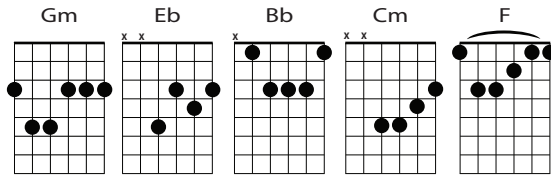

# OUR GOD (Gm) METER:4/4, TEMPO: 100

CCLI# 5677416 | v.1.4

Chris Tomlin, Jesse Reeves, Jonas Myrin, Matt Redman

**Intro: Gm | Eb | Bb | F**

**Ix2/VI/VII/CI/I/VII/CIx2/Ix2/BIx2/BII/CIx2/BIx2/BII**

**Gm Eb Bb**  
**VERSE I:** WATER YOU TURNED INTO WINE  
**Gm Eb Bb**  
OPENED THE EYES OF THE BLIND  
**Cm**  
THERE'S NO ONE LIKE YOU  
**F**  
NONE LIKE YOU

**CHORUS I:** THEN SINGS MY SOUL MY SAVIOUR GOD TO THEE  
HOW GREAT THOU ART HOW GREAT THOU ART  
THEN SINGS MY SOUL MY SAVIOUR GOD TO THEE  
**Em** HOW GREAT THOU ART HOW GREAT THOU ART **G ENDING: C | Cm | G**

**VERSE III:** AND WHEN I THINK THAT GOD HIS SON NOT SPARING  
SENT HIM TO DIE I SCARCE CAN TAKE IT IN  
THAT ON THE CROSS MY BURDEN GLADLY BEARING  
HE BLED AND DIED TO TAKE AWAY MY SIN

**VERSE IV:** WHEN CHRIST SHALL COME WITH SHOUT OF ACCLAMATION  
AND TAKE ME HOME WHAT JOY SHALL FILL MY HEART  
THEN I SHALL BOW IN HUMBLE ADORATION  
AND THEN PROCLAIM MY GOD HOW GREAT THOU ART