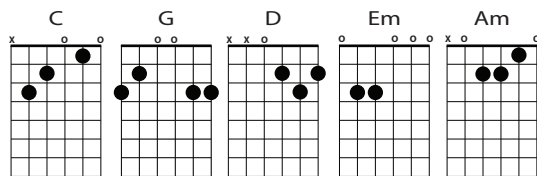

THE GODHEAD THREE IN ONE FATHER SPIRIT SON

**C**

**C (D)**

THE LION AND THE LAMB THE LION AND THE LAMB

**G**

**Em**

**BRIDGE I:** NAME ABOVE ALL NAMES WORTHY OF ALL PRAISE

**C**

**D**

**G**

AND MY HEART WILL SING HOW GREAT IS OUR GOD

# FROM THE INSIDE OUT (G) METER: 4/4, TEMPO: 76

CCLI# 4705176 | v.1.3

Joel Houston

Intro: C | G | D | X4

I/VI/CI/I/VII/CI/PC/I/VII/CI/PC/CI/CII/CIIA/Ins/PC/CI/CII/CIIA/CI/CII/CIAX2/O

**VERSE I:** A THOUSAND TIMES I'VE FAILED  
STILL YOUR MERCY REMAINS  
AND SHOULD I STUMBLE AGAIN  
STILL I'M CAUGHT IN YOUR GRACE

**C G/B Dsus Em7**  
**BRIDGE I:** SO TEACH MY SONG TO RISE TO YOU  
**Em7 G/B C2**  
WHEN TEMPTATION COMES MY WAY  
**C G/B Dsus Em7**  
AND WHEN I CANNOT STAND I'LL FALL ON YOU  
**C Dsus G**  
JESUS YOU'RE MY HOPE AND STAY