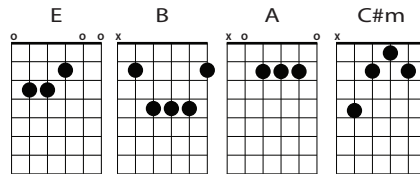

GIVE US CLEAN HANDS (E) METER: 4/4, TEMPO: 90

CCLI# 2060208 | v1.4
Charlie Hall

Intro: E | B | A
I/VI/CI/CII/VI/CIx2/O

VERSE I: **E** WE BOW OUR HEARTS **B** WE BEND OUR KNEES
A O SPIRIT COME MAKE US **E** HUMBLE
E WE TURN OUR EYES FROM **B** EVIL THINGS
A O LORD WE CAST DOWN OUR IDOLS

CHORUS I: SO GIVE US CLEAN HANDS **E** GIVE US PURE HEARTS **B**
C#m LET US NOT LIFT OUR SOULS TO ANOTHER **A**
GIVE US CLEAN HANDS **E** GIVE US PURE HEARTS **B**
C#m LET US NOT LIFT OUR SOULS TO ANOTHER **A**

CHORUS II: O GOD LET US BE A GENERATION THAT **E** SEEKS **B**
C#m THAT SEEKS YOUR FACE O GOD OF JACOB **A**
O GOD LET US BE A GENERATION THAT **E** SEEKS **B**
C#m THAT SEEKS YOUR FACE O GOD OF JACOB **A**

OUTRO: A | B/A | X4