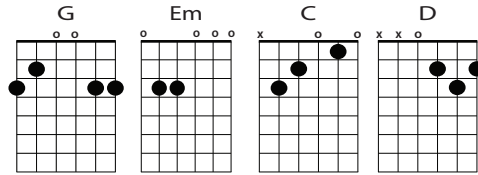

HOW GREAT IS OUR GOD (G) METER:4/4, TEMPO:76

CCLI# 4348399 | v.1.5

Chris Tomlin, Ed Cash, Jesse Reeves

Intro: G | 8 MEASURES

I/VI/ACI/VII/CI/Bx2/ACI/CI/I

G

Em

VERSE I: THE SPLENDOR OF A KING CLOTHED IN MAJESTY

C

LET ALL THE EARTH REJOICE ALL THE EARTH REJOICE

G

Em

HE WRAPS HIMSELF IN LIGHT AND DARKNESS TRIES TO HIDE

C

C

AND TREMBLES AT HIS VOICE AND TREMBLES AT HIS VOICE

G

CHORUS I: HOW GREAT IS OUR GOD SING WITH ME

Em

C

HOW GREAT IS OUR GOD AND ALL WILL SEE HOW GREAT

D

G

HOW GREAT IS OUR GOD

G

Em

VERSE II: AGE TO AGE HE STANDS AND TIME IS IN HIS HANDS

C

C

BEGINNING AND THE END BEGINNING AND THE END

G

Em

THE GODHEAD THREE IN ONE FATHER SPIRIT SON

C

C (D)

THE LION AND THE LAMB THE LION AND THE LAMB

G

Em

BRIDGE I: NAME ABOVE ALL NAMES WORTHY OF ALL PRAISE

C

D

G

AND MY HEART WILL SING HOW GREAT IS OUR GOD