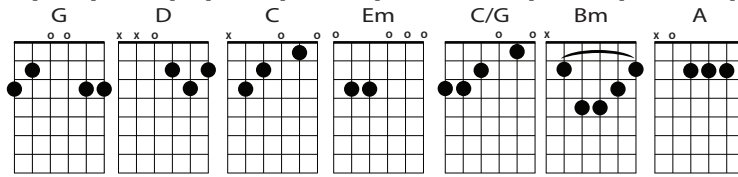

**G C G D/F#**  
**CHORUS I:** LORD I NEED YOU OH I NEED YOU  
**Em C G D**  
EVERY HOUR I NEED YOU  
**G/B C G/D C/E**  
MY ONE DEFENSE MY RIGHTEOUSNESS  
**G/D D G**  
OH GOD HOW I NEED YOU

**G Gsus G**  
**VERSE II:** WHERE SIN RUNS DEEP YOUR GRACE IS MORE  
**D/F# Em D C**  
WHERE GRACE IS FOUND IS WHERE YOU ARE  
**G C G**  
AND WHERE YOU ARE LORD I AM FREE  
**Dsus D C**  
HOLINESS - - IS CHRIST IN ME (8 COUNT)

**C G/B Dsus Em7**  
**BRIDGE I:** SO TEACH MY SONG TO RISE TO YOU  
**Em7 G/B C2**  
WHEN TEMPTATION COMES MY WAY  
**C G/B Dsus Em7**  
AND WHEN I CANNOT STAND I'LL FALL ON YOU  
**C Dsus G**  
JESUS YOU'RE MY HOPE AND STAY

# COME THOU FOUNT (G) METER: 6/4, TEMPO: 80

CCLI# 108389 | v.1.3

Wyeth, John, Robinson, Robert, Chris Tomlin

**Intro: G | C/G | G | C/G**

**I/VI/PCI/I/VII/PCII/Instrum/VIII/PCIII/O**

**VERSE I:** COME THOU FOUNT OF EVERY BLESSING  
TUNE MY HEART TO SING THY GRACE  
STREAMS OF MERCY NEVER CEASING  
CALL FOR SONGS OF LOUDEST PRAISE