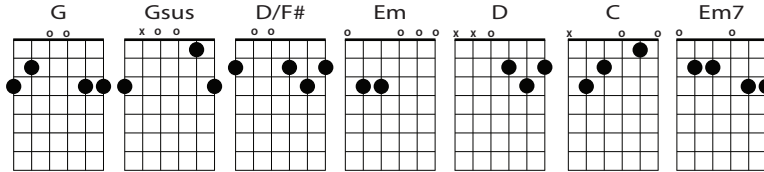

LORD, I NEED YOU (G) METER: 4/4, TEMPO: 74

CCLI# 5925687 | v.1.5

Christy Nockels, Daniel Carson, Jesse Reeves, Kristian Stanfill, Matt Maher

Intro: G | Gsus | G
I/VI/CI/I/VI/CI/BI/Cx2/I

G Gsus G
VERSE I: LORD I COME I CONFESS
D/F# Em D C
BOWING HERE I FIND MY REST
G Gsus G
WITHOUT YOU I FALL APART
G D/F# C
YOU'RE THE ONE THAT GUIDES MY HEART (8 COUNT)

G C G D/F#
CHORUS I: LORD I NEED YOU OH I NEED YOU
Em C G D
EVERY HOUR I NEED YOU
G/B C G/D C/E
MY ONE DEFENSE MY RIGHTEOUSNESS
G/D D G
OH GOD HOW I NEED YOU

G Gsus G
VERSE II: WHERE SIN RUNS DEEP YOUR GRACE IS MORE
D/F# Em D C
WHERE GRACE IS FOUND IS WHERE YOU ARE
G C G
AND WHERE YOU ARE LORD I AM FREE
Dsus D C
HOLINESS - - IS CHRIST IN ME (8 COUNT)

C G/B Dsus Em7
BRIDGE I: SO TEACH MY SONG TO RISE TO YOU
Em7 G/B C2
WHEN TEMPTATION COMES MY WAY
C G/B Dsus Em7
AND WHEN I CANNOT STAND I'LL FALL ON YOU
C Dsus G
JESUS YOU'RE MY HOPE AND STAY