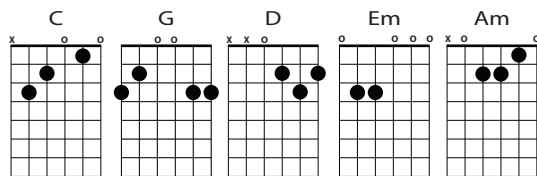

FROM THE INSIDE OUT (G) METER: 4/4, TEMPO: 76

CCLI# 4705176 | v.1.3

Joel Houston

Intro: C | G | D | X4

I/VI/CI/I/VII/CI/PC/I/VII/CI/PC/CI/CII/CIIA/Ins/PC/CI/CII/CIIA/CI/CII/CIAX2/O

VERSE I: A THOUSAND TIMES I'VE FAILED
STILL YOUR MERCY REMAINS
AND SHOULD I STUMBLE AGAIN
STILL I'M CAUGHT IN YOUR GRACE

CHORUS I: EVERLASTING
YOUR LIGHT WILL SHINE WHEN ALL ELSE FADES
NEVER-ENDING
YOUR GLORY GOES BEYOND ALL FAME

VERSE II: YOUR WILL ABOVE ALL ELSE
MY PURPOSE REMAINS
THE ART OF LOSING MYSELF
IN BRINGING YOU PRAISE

PRE-CHORUS: IN MY HEART AND MY SOUL
LORD, I GIVE YOU CONTROL
CONSUME ME FROM THE INSIDE OUT, LORD
LET JUSTICE AND PRAISE
BECOME MY EMBRACE
TO LOVE YOU FROM THE INSIDE OUT

CHORUS II: AND THE CRY OF MY HEART
IS TO BRING YOU PRAISE

CHORUS IIA: FROM THE INSIDE OUT
LORD MY SOUL CRIES OUT

INSTRUMENTAL: C | G | Em | D | C | Em | D | Am

OUTRO: End On C