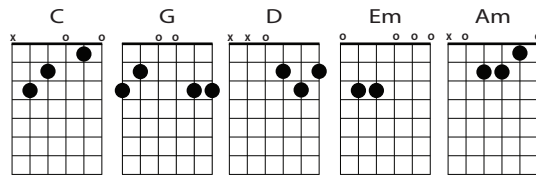

# FROM THE INSIDE OUT (G) METER: 4/4, TEMPO: 76

CCLI# 4705176 | v.1.3

Joel Houston

Intro: C | G | D | X4

I/VI/CI/I/VII/CI/PC/I/VII/CI/PC/CI/CII/CIIA/Ins/PC/CI/CII/CIIA/CI/CII/CIAX2/O

**VERSE I:** A THOUSAND TIMES I'VE FAILED  
STILL YOUR MERCY REMAINS  
AND SHOULD I STUMBLE AGAIN  
STILL I'M CAUGHT IN YOUR GRACE

**CHORUS I:** EVERLASTING  
YOUR LIGHT WILL SHINE WHEN ALL ELSE FADES  
NEVER-ENDING  
YOUR GLORY GOES BEYOND ALL FAME

**VERSE II:** YOUR WILL ABOVE ALL ELSE  
MY PURPOSE REMAINS  
THE ART OF LOSING MYSELF  
IN BRINGING YOU PRAISE

**PRE-CHORUS:** IN MY HEART AND MY SOUL  
LORD, I GIVE YOU CONTROL  
CONSUME ME FROM THE INSIDE OUT, LORD  
LET JUSTICE AND PRAISE  
BECOME MY EMBRACE  
TO LOVE YOU FROM THE INSIDE OUT

**CHORUS II:** AND THE CRY OF MY HEART  
IS TO BRING YOU PRAISE

**CHORUS IIA:** FROM THE INSIDE OUT  
LORD MY SOUL CRIES OUT

**INSTRUMENTAL:** C | G | Em | D | C | Em | D | Am

**OUTRO:** End On C