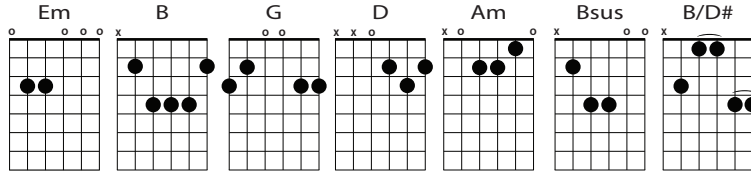

# O THE DEEP DEEP (Em) METER: 6/4, TEMPO: 80

CCLI# 4451334 | v.1.4

David Ward, Samuel Trevor Francis

**Intro/Transition: Em | D**

**Ix4/VI/CI/T/VII/CII/T/VIII/CIII/T**

**VERSE I:** O THE DEEP DEEP LOVE OF JESUS VAST UNMEASURED BOUNDLESS FREE  
 ROLLING AS A MIGHTY OCEAN IN ITS - - FULL NESS O - VER ME

**CHORUS I:** UNDERNEATH ME ALL AROUND ME IS THE CURRENT OF THY LOVE  
 LEADING ON WARD LEADING HOMEWARD TO THY GLORI - OUS REST A BOVE

**TRANSITION:** Em | D | x2

**VERSE II:** O THE DEEP DEEP LOVE OF JESUS SPREAD HIS PRAISE FROM SHORE TO SHORE  
 HOW HE LOVETH EVER LOVETH CHANGETH NE - VER NEVERMORE

**CHORUS II:** HOW HE WATCHES O'ER HIS LOVED ONES DIED TO CALL THEM ALL HIS OWN  
 HOW FOR THEM HE INTERCEDETH WATCHETH O'ER THEM FROM THY THRONE

**TRANSITION:** Em | D | x2

**VERSE III:** O THE DEEP DEEP LOVE OF JESUS LOVE OF EVE - RY LOVE THE BEST  
 'TIS AN O - CEAN FULL OF BLESSING 'TIS A HA - VEN GIV - ING REST

**CHORUS III:** O THE DEEP DEEP LOVE OF JESUS 'TIS A HEAVEN HEA - VENS TO ME  
 AND IT LIFTS ME UP TO GLORY FOR IT LIFTS ME UP TO THEE

**TRANSITION:** Em | D | x2