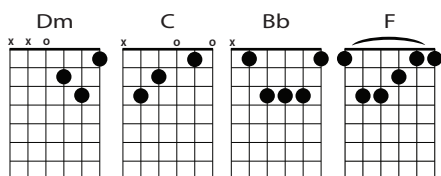

RECKLESS LOVE (Dm) METER: 6/4, TEMPO: 75

CCLI# 7089641 | v.1.5

Caleb Culver Cory Asbury Ran Jackson

Intro: Dm | C | Bb | F

I/VI/CI/I/VII/CI/I/BIx4/CI/I

VERSE I: **Dm** **C** **Bb**
BEFORE I SPOKE A WORD YOU WERE SINGING OVER ME
Dm **C** **Bb**
YOU HAVE BEEN SO SO GOOD TO ME

Dm **C** **Bb** **F**
I COULDN'T EARN IT AND I DON'T DESERVE IT STILL YOU GIVE YOURSELF AWAY
Dm **C** **Bb** **F**
OH, THE OVERWHELMING NEVER-ENDING RECKLESS LOVE OF GOD

INSTRUMENTAL: Dm | C | Bb | F

VERSE II: **Dm** **C** **Bb**
WHEN I WAS YOUR FOE STILL YOUR LOVE FOUGHT FOR ME
Dm **C** **Bb**
YOU HAVE BEEN SO SO GOOD TO ME

Dm **C** **Bb**
WHEN I FELT NO WORTH YOU PAID IT ALL FOR ME
Dm **C** **Bb**
YOU HAVE BEEN SO SO KIND TO ME

BRIDGE I: **Dm** **C**
THERE'S NO SHADOW YOU WON'T LIGHT UP
Bb **F**
MOUNTAIN YOU WON'T CLIMB UP COMING AFTER ME

Dm **C**
THERE'S NO WALL YOU WON'T KICK DOWN
Bb **F**
LIE YOU WON'T TEAR DOWN COMING AFTER ME