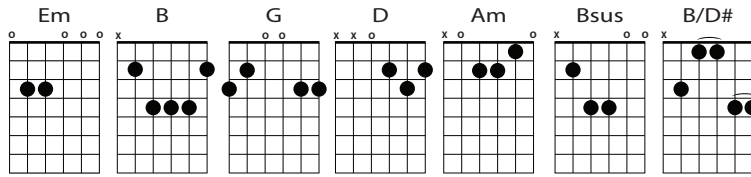

BRIDGE I: **C** **F** TO YOUR NAME WE GIVE ALL THE GLORY
Am **F | G** TO YOUR NAME WE GIVE ALL THE PRAISE
C/E **F** YOU'RE ALIVE OUR GOD EVERLASTING
G **Am** **F** **G** SO LET YOUR FACE SHINE ON US

OUTRO: **G** **Am** **F** SO LET YOUR FACE SHINE ON US
G **Am** **F** SO LET YOUR FACE SHINE ON US

O THE DEEP DEEP (Em) METER: 6/4, TEMPO: 80

CCLI# 4451334 | v.1.4

David Ward, Samuel Trevor Francis

Intro/Transition: Em | D

Ix4/VI/CI/T/VII/CII/T/VIII/CIII/T

VERSE I: O THE DEEP DEEP LOVE OF JESUS VAST UNMEASURED BOUNDLESS FREE
 ROLLING AS A MIGHTY OCEAN IN ITS - - FULL NESS O - VER ME