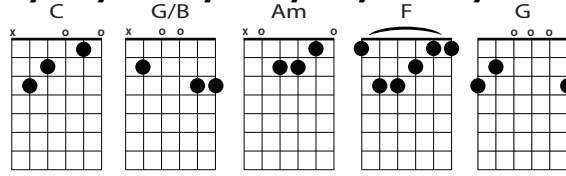

FOREVER REIGN (C) METER: 4/4 TEMPO: 83

CCLI# 5639997 | v.1.2
Jason Ingram, Reuben Morgan

Intro: C X4

I/VI/VII/CI/VIII/CII/CI/Inx2/Bix4/CII/CI

C

VERSE I: YOU ARE GOOD YOU ARE GOOD WHEN THERE'S NOTHING GOOD IN ME

G/B

YOU ARE LOVE YOU ARE LOVE ON DISPLAY FOR ALL TO SEE

C

YOU ARE LIGHT YOU ARE LIGHT WHEN THE DARKNESS CLOSES IN

G/B

YOU ARE HOPE YOU ARE HOPE YOU HAVE COVERED ALL MY SIN

C

VERSE II: YOU ARE PEACE YOU ARE PEACE WHEN MY FEAR IS CRIPPLING

G/B

YOU ARE TRUE YOU ARE TRUE EVEN IN MY WANDERING

C

YOU ARE JOY YOU ARE JOY YOU'RE THE REASON THAT I SING

G/B

YOU ARE LIFE YOU ARE LIFE IN YOU DEATH HAS LOST ITS STING

CHORUS I: O I'M RUNNING TO YOUR ARMS I'M RUNNING TO YOUR ARMS

THE RICHES OF YOUR LOVE WILL ALWAYS BE ENOUGH

AND NOTHING COMPARES TO YOUR EMBRACE

LIGHT OF THE WORLD FOREVER REIGN

CHORUS II: O I'M RUNNING TO YOUR ARMS I'M RUNNING TO YOUR ARMS

THE RICHES OF YOUR LOVE WILL ALWAYS BE ENOUGH

AND NOTHING COMPARES TO YOUR EMBRACE

LIGHT OF THE WORLD FOREVER REIGN

VERSE III: YOU ARE MORE YOU ARE MORE THAN MY WORDS WILL EVER SAY

YOU ARE LORD YOU ARE LORD ALL CREATION WILL PROCLAIM

YOU ARE HERE YOU ARE HERE IN YOUR PRESENCE I'M MADE WHOLE

YOU ARE GOD YOU ARE GOD OF ALL ELSE I'M LETTING GO

INSTRUMENTAL: Am | F | C | G | 4 COUNT 2x

BRIDGE I: - - - - MY HEART WILL SING NO OTHER NAME
JESUS JESUS | LAST G CHORD 8 COUNT