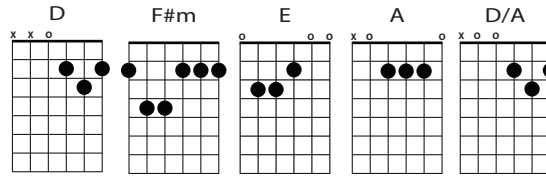

GREAT ARE YOU LORD (D) METER: 6/4, TEMPO: 72

CCLI# 6460220 | v.1.4

David Leonard, Jason Ingram, Leslie Jordan

Intro: D | F#m | E

Ix2/VI/CI/I/VI/CI/CII/Bx3/CIx2/Ix2

VERSE I: YOU GIVE LIFE YOU ARE LOVE
YOU BRING LIGHT TO THE DARKNESS
YOU GIVE HOPE YOU RESTORE
EVERY HEART THAT IS BROKEN
- - - GREAT ARE YOU LORD

CHORUS I: IT'S YOUR BREATH IN OUR LUNGS
SO WE POUR OUT OUR PRAISE
WE POUR OUT OUR PRAISE
IT'S YOUR BREATH IN OUR LUNGS
SO WE POUR OUT OUR PRAISE TO YOU ONLY

VERSE I: YOU GIVE LIFE YOU ARE LOVE
YOU BRING LIGHT TO THE DARKNESS
YOU GIVE HOPE YOU RESTORE
EVERY HEART THAT IS BROKEN
- - - GREAT ARE YOU LORD

CHORUS I: IT'S YOUR BREATH IN OUR LUNGS
SO WE POUR OUT OUR PRAISE
WE POUR OUT OUR PRAISE
IT'S YOUR BREATH IN OUR LUNGS
SO WE POUR OUT OUR PRAISE TO YOU ONLY

CHORUS II: IT'S YOUR BREATH IN OUR LUNGS
SO WE POUR OUT OUR PRAISE
WE POUR OUT OUR PRAISE
IT'S YOUR BREATH IN OUR LUNGS
SO WE POUR OUT OUR PRAISE TO YOU ONLY **A (8 COUNT)**

BRIDGE: AND ALL THE EARTH WILL SHOUT YOUR PRAISE
OUR HEARTS WILL CRY THESE BONES WILL SING
GREAT ARE YOU LORD