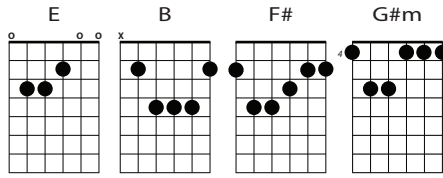

ONE THING REMAINS (E) METER: 4/4, TEMPO: 78

CCLI# 5508444 | v.1.3

Brian Johnson, Christa Black Gifford, Jeremy Riddle

Intro: E | B | F# | x4

I/VI/PCI/CIx3/CII/VII/PCI/CIx3/CII/Instr I/BI/CIx3/CII/BII/VII/PCI/CIx3/CII

VERSE I: E   B   F#
HIGHER THAN THE MOUNTAINS THAT I FACE
E   B   F#
STRONGER THAN THE POWER OF THE GRAVE
E   B   F#
CONSTANT THROUGH THE TRIAL AND THE CHANGE

PRE-CHORUS I: E   B   F#
ONE THING - - - REMAINS
                  E   B   F#
ONE THING - - - REMAINS

CHORUS I: G#m   E
YOUR LOVE NEVER FAILS IT NEVER GIVES UP
                  B   F#
IT NEVER RUNS OUT ON ME

CHORUS II: E | B | F#
YOUR LOVE
                  E | B | F#
YOUR LOVE

VERSE II: E   B   F#
BECAUSE ON AND ON AND ON AND ON IT GOES
                  E   B   F#
FOR IT OVERWHELMS AND SATISFIES MY SOUL
                  E   B   F#
AND I NEVER EVER HAVE TO BE AFRAID

INSTRUMENTAL I: E | F# | E | F#

BRIDGE I: E   B   F#   G#m
IN DEATH IN LIFE I'M CONFIDENT AND COVERED BY
                  E   B   F#
THE POWER OF YOUR GREAT LOVE
                  E   B   F#
MY DEBT IS PAID THERE'S NOTHING THAT CAN
G#m   E   B   F#
SEPARATE MY HEART FROM YOUR GREAT LOVE

BRIDGE II: E   B | F#
(IT GOES) ON AND ON
                  E   B | F#
(YOUR LOVE GOES) ON AND ON
                  E   B | F#
(YOUR LOVE GOES) ON AND ON
                  E   B | F#
(HIS LOVE GOES) ON AND ON