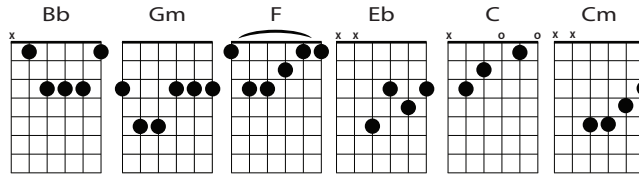

Dm **C** **Bb**
WHEN I FELT NO WORTH YOU PAID IT ALL FOR ME
Dm **C** **Bb**
YOU HAVE BEEN SO SO KIND TO ME

BRIDGE I: **Dm** **C**
THERE'S NO SHADOW YOU WON'T LIGHT UP
Bb **F**
MOUNTAIN YOU WON'T CLIMB UP COMING AFTER ME

I/VI/VII/VIII/VIV

VERSE I: **Bb Gm F Bb Eb Bb**
 HOLY, HOLY, HOLY, LORD GOD ALMIGHTY
F Gm F C F
 EARLY IN THE MORNING OUR SONG SHALL RISE TO THEE
Bb Gm F Bb Eb Bb
 HOLY, HOLY, HOLY, MERCIFUL AND MIGHTY
Gm Bb Eb Bb Cm F Bb
 GOD IN THREE PERSON BLESSED TRINITY

VERSE IV: **Bb Gm F Bb Eb Bb**
 HOLY, HOLY, HOLY, LORD GOD ALMIGHTY
F Gm F C F
 ALL THY WORKS SHALL PRAISE THY NAME IN EARTH AND SKY AND SEA
Bb Gm F Bb Eb Bb
 HOLY, HOLY, HOLY, MERCIFUL AND MIGHTY
Gm Bb Eb Bb Cm F Bb
 GOD IN THREE PERSONS, BLESSED TRINITY

CHORUS I: G#m E
YOUR LOVE NEVER FAILS IT NEVER GIVES UP
 B F#
IT NEVER RUNS OUT ON ME

CHORUS II: E | B | F#
YOUR LOVE
 E | B | F#
YOUR LOVE

VERSE II: E B F#
BECAUSE ON AND ON AND ON AND ON IT GOES
 E B F#
FOR IT OVERWHELMS AND SATISFIES MY SOUL
 E B F#
AND I NEVER EVER HAVE TO BE AFRAID