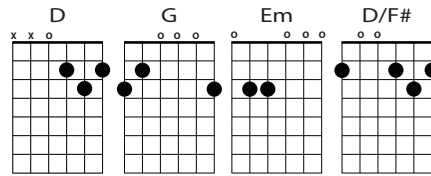

HOLY SPIRIT (D) METER: 4/4, TEMPO: 72

CCLI# 6087919

Bryan Torwalt, Katie Torwalt

Intro: D | D/G

I/VI/VII/CI/VI/VII/CI/BI/BIIx2/Ins/CI

D
VERSE I: THERE'S NOTHING WORTH MORE
THAT COULD EVER COME CLOSE **G**
NO THING CAN COMPARE **G**
YOU'RE OUR LIVING HOPE **D**
YOUR PRESENCE LORD **G**

D
VERSE II: I'VE TASTED AND SEEN **D**
OF THE SWEETEST OF LOVES **G**
WHERE MY HEART BECOMES FREE **G**
AND MY SHAME IS UNDONE **D**
YOUR PRESENCE LORD **G**

D
CHORUS I: HOLY SPIRIT YOU ARE WELCOME HERE **D**
COME FLOOD THIS PLACE **G**
AND FILL THE ATMOSPHERE **Em**
YOUR GLORY GOD **D**
IS WHAT OUR HEARTS LONG FOR **D**
TO BE OVERCOME **G**
BY YOUR PRESENCE LORD **Em Em | D**
YOUR PRESENCE LORD **G Em**

D
BRIDGE I: LET US BECOME MORE AWARE OF YOUR PRESENCE **D**
LET US EXPERIENCE THE GLORY OF YOUR GOODNESS

G D/F# Em D
BRIDGE II: LET US BECOME MORE AWARE OF YOUR PRESENCE **D**
G D/F# Em D
LET US EXPERIENCE THE GLORY OF YOUR GOODNESS

INSTRUMENTAL: G - D/F# - Em