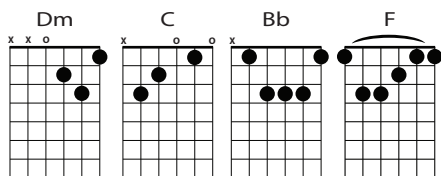

D
BRIDGE I: LET US BECOME MORE AWARE OF YOUR PRESENCE **D**
LET US EXPERIENCE THE GLORY OF YOUR GOODNESS

G D/F# Em D
BRIDGE II: LET US BECOME MORE AWARE OF YOUR PRESENCE **D**
G D/F# Em D
LET US EXPERIENCE THE GLORY OF YOUR GOODNESS

INSTRUMENTAL: G - D/F# - Em

RECKLESS LOVE (Dm) METER: 6/4, TEMPO: 75

CCLI# 7089641 | v.1.5

Caleb Culver Cory Asbury Ran Jackson

Intro: Dm | C | Bb | F

I/VI/CI/I/VII/CI/I/BIx4/CI/I

VERSE I: **Dm** **C** **Bb**
BEFORE I SPOKE A WORD YOU WERE SINGING OVER ME
Dm **C** **Bb**
YOU HAVE BEEN SO SO GOOD TO ME

I/VI/VII/VIII/VIV

VERSE I: **Bb Gm F Bb Eb Bb**
 HOLY, HOLY, HOLY, LORD GOD ALMIGHTY
F Gm F C F
 EARLY IN THE MORNING OUR SONG SHALL RISE TO THEE
Bb Gm F Bb Eb Bb
 HOLY, HOLY, HOLY, MERCIFUL AND MIGHTY
Gm Bb Eb Bb Cm F Bb
 GOD IN THREE PERSON BLESSED TRINITY

CHORUS I: G#m E
YOUR LOVE NEVER FAILS IT NEVER GIVES UP
 B F#
IT NEVER RUNS OUT ON ME

CHORUS II: E | B | F#
YOUR LOVE
 E | B | F#
YOUR LOVE

VERSE II: E B F#
BECAUSE ON AND ON AND ON AND ON IT GOES
 E B F#
FOR IT OVERWHELMS AND SATISFIES MY SOUL
 E B F#
AND I NEVER EVER HAVE TO BE AFRAID