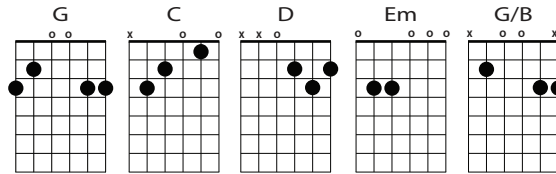

# CORNERSTONE (Gm) METER: 4/4, TEMPO: 75

CCLI #6158927 | v.1.2

Edward Mote Eric Liljero Jonas Myrin Reuben Morgan William Batchelder Bradbury

**Intro: G | Em | C | D**

**I/VI/TI/VI/TI/CI/TI/VII/TI/CIx2/I/VIII**

**VERSE I:**  
G  
MY HOPE IS BUILT ON NOTHING LESS  
C D  
THAN JESUS' BLOOD AND RIGHTEOUSNESS  
Em Em/D  
I DARE NOT TRUST THE SWEETEST FRAME  
C D G  
BUT WHOLLY TRUST IN JESUS' NAME

**TRANSITION I: HOLD G (8 COUNTS)**

**CHORUS I:**  
C Em D  
CHRIST ALONE CORNERSTONE  
G/B C Em D  
WEAK MADE STRONG IN THE SAVIOR'S LOVE  
G/B C  
THROUGH THE STORM  
Em D G  
HE IS LORD LORD OF ALL

**VERSE II:**  
G  
WHEN DARKNESS SEEMS TO HIDE HIS FACE  
C D  
I REST ON HIS UNCHANGING GRACE  
Em Em/D  
IN EVERY HIGH AND STORMY GALE  
C D G  
MY ANCHOR HOLDS WITHIN THE VEIL  
C D G  
MY ANCHOR HOLDS WITHIN THE VEIL

**VERSE III:**  
G  
WHEN HE SHALL COME WITH TRUMPET SOUND  
C D  
OH MAY I THEN IN HIM BE FOUND  
Em Em/D  
DRESSED IN HIS RIGHTEOUSNESS ALONE  
C D G  
FAULTLESS I STAND BEFORE THE THRONE