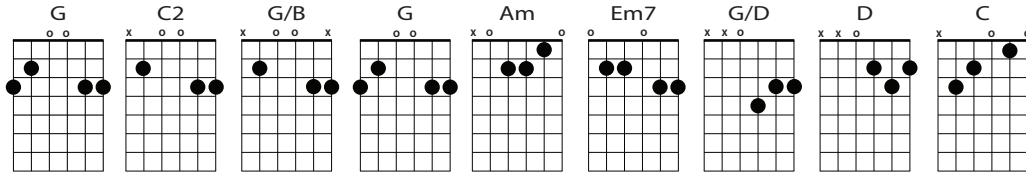

BUILD MY LIFE (G) METER: 4/4, TEMPO: 70

CCLI #70703457 | v.1.3

Brett Younker Karl Martin Kirby Kaple Matt Redman Pat Barrett

Intro: G | C2 | G/B | C2

I/VI/VII/CI/TI/VII/CI/TII/BIx2/CI/BIx2

VERSE I: **G** **C2**
WORTHY OF EV'RY SONG WE COULD EVER SING
G/B **C2**
WORTHY OF ALL THE PRAISE WE COULD EVER BRING
G **C2**
WORTHY OF EV'RY BREATH WE COULD EVER BREATHE
G/B
WE LIVE FOR YOU
C2
WE LIVE FOR YOU

VERSE II: **G** **C2**
JESUS THE NAME ABOVE EV'RY OTHER NAME
G/B **C2**
JESUS THE ONLY ONE WHO COULD EVER SAVE
G **C2**
WORTHY OF EV'RY BREATH WE COULD EVER BREATHE
G/B
WE LIVE FOR YOU
C2
WE LIVE FOR YOU

TRANSITION I: G/C (8 BEATS)

TRANSITION II: C | D | Em7 | G/B

BRIDGE I: **C** **D** **Em7**
I WILL BUILD MY LIFE UPON YOUR LOVE
G/B
IT IS A FIRM FOUNDATION
C **D** **Em7**
I WILL PUT MY TRUST IN YOU ALONE
G/B **(C) LAST TIME)**
AND I WILL NOT BE SHAKEN