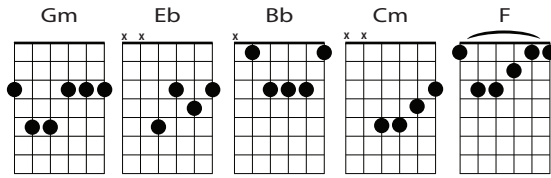

CHORUS I: **C2** **Am**
HOLY THERE IS NO ONE LIKE YOU
G/D
THERE IS NONE BESIDE YOU
Em7
OPEN UP MY EYES IN WONDER
C2
AND SHOW ME WHO YOU ARE
Am
AND FILL ME WITH YOUR HEART
G/D **Em7**
AND LEAD ME IN YOUR LOVE TO THOSE AROUND ME

TRANSITION I: G/C (8 BEATS)

TRANSITION II: C | D | Em7 | G/B

BRIDGE I: **C** **D** **Em7**
I WILL BUILD MY LIFE UPON YOUR LOVE
G/B
IT IS A FIRM FOUNDATION
C **D** **Em7**
I WILL PUT MY TRUST IN YOU ALONE
G/B **(C) LAST TIME)**
AND I WILL NOT BE SHAKEN

OUR GOD (Gm) METER:4/4, TEMPO: 100

CCLI# 5677416 | v.1.5

Chris Tomlin, Jesse Reeves, Jonas Myrin, Matt Redman

Intro: Gm | Eb | Bb | F

Ix2/VI/VII/CI/I/VII/CIx2/Ix2/BIx2/BII/CIx2/BIx2/BII

Gm Eb Bb
VERSE I: WATER YOU TURNED INTO WINE
Gm Eb Bb
OPENED THE EYES OF THE BLIND
Cm
THERE'S NO ONE LIKE YOU
F
NONE LIKE YOU